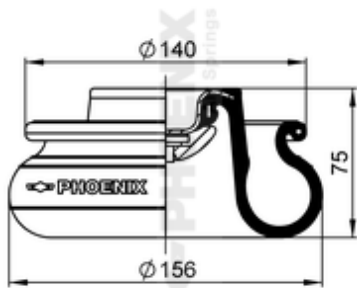

1 A 04 Z

71536

● bolt or stud

○ hole

⊗ combination stud

⊗ air inlet

Article status	Normal
GTIN/EAN	4054389107450
Bellow number	1 A 04
 kg	0,6 kg
	10002268

**OE Manufacturer/Part No.**

Manufacturer	Original Part No.	Model
Mercedes	A 112 320 00 17	
Mercedes	112 320 00 17	