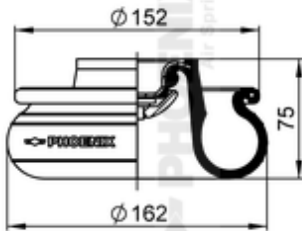

1 A 05 Z

71537

● bolt or stud

○ hole

⊗ combination stud

⊗ air inlet

Article status	Normal
GTIN/EAN	4054389107467
Bellow number	1 A 05
 kg	0,6 kg
	10002269

**OE Manufacturer/Part No.**

Manufacturer	Original Part No.	Model
Mercedes	A 112 320 00 21	
Mercedes	112 320 00 21	