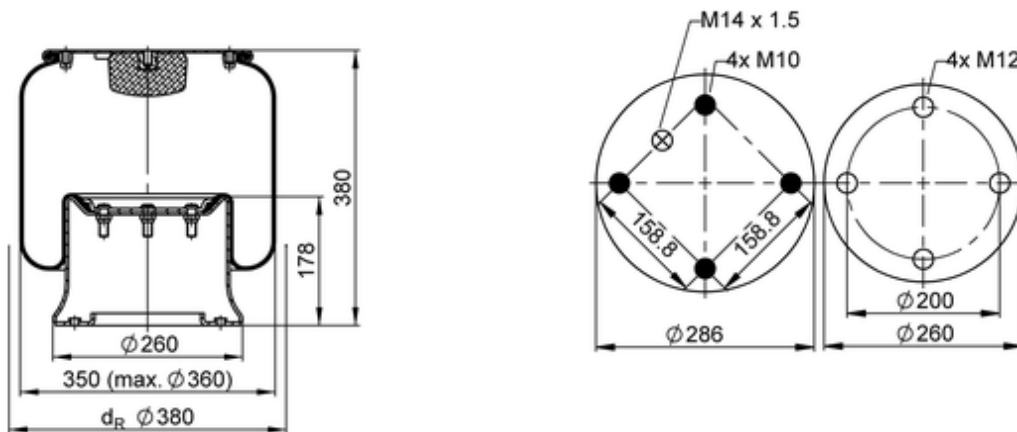

1 D 28 B-9

71346

● bolt or stud ○ hole ⊗ combination stud ⊗ air inlet

	12,9 kg
	10002094
	K003
	
	M10: max. 35 Nm
	M12: max. 70 Nm
	M14x1.5: max. 20 Nm

OE Manufacturer/Part No.

Manufacturer	Original Part No.	Model
Scania	1314906	Series 3
Scania	1107674	Series 3
Scania	255293	Series 3
Scania	1865755	Series 3